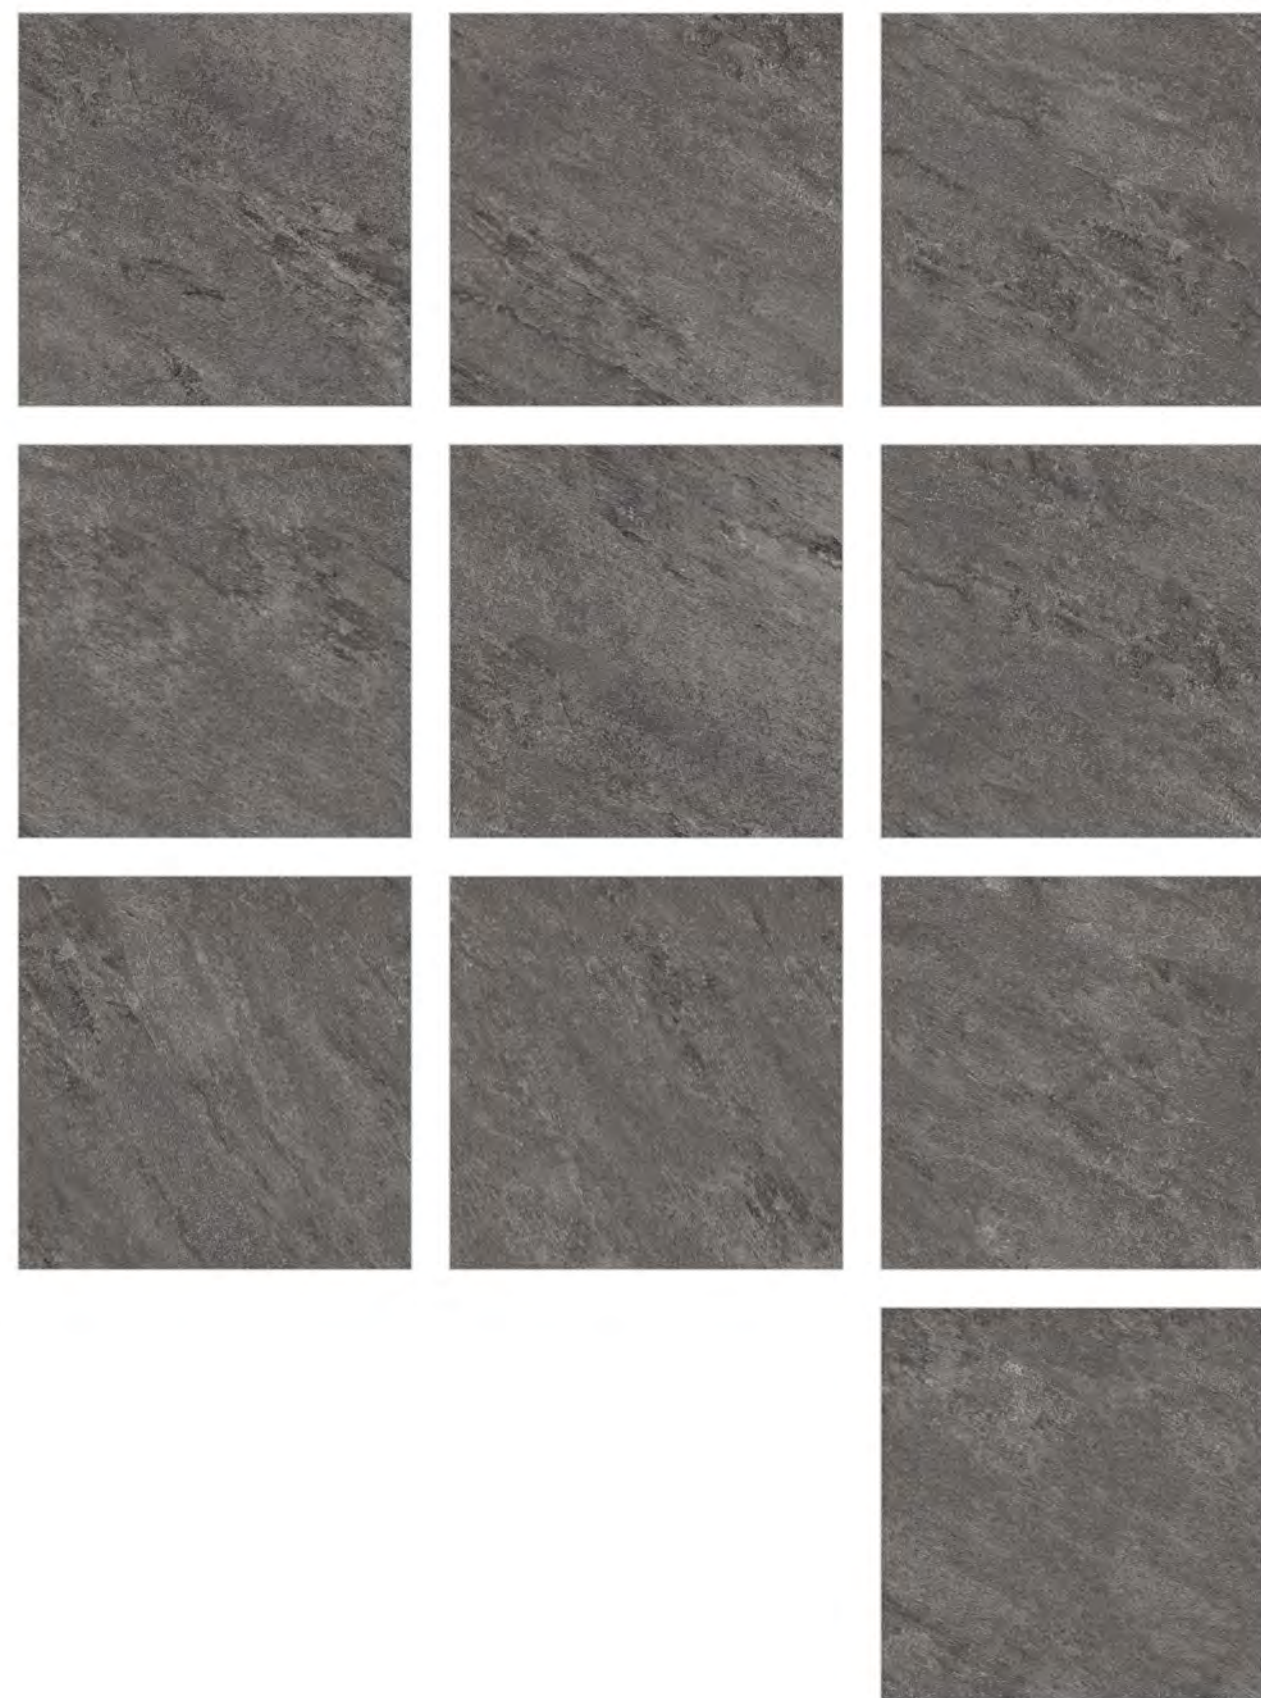

20MM
THICKNESS

R-11
SURFACE

ARIZONA BLACK

ARIZONA BLACK

Tonal
Variation

20mm
Thickness

Anti Slip

Eco
Friendly

Abrasion
Resistance

Zero
Maintenance

Highly
Durable

Exteriors