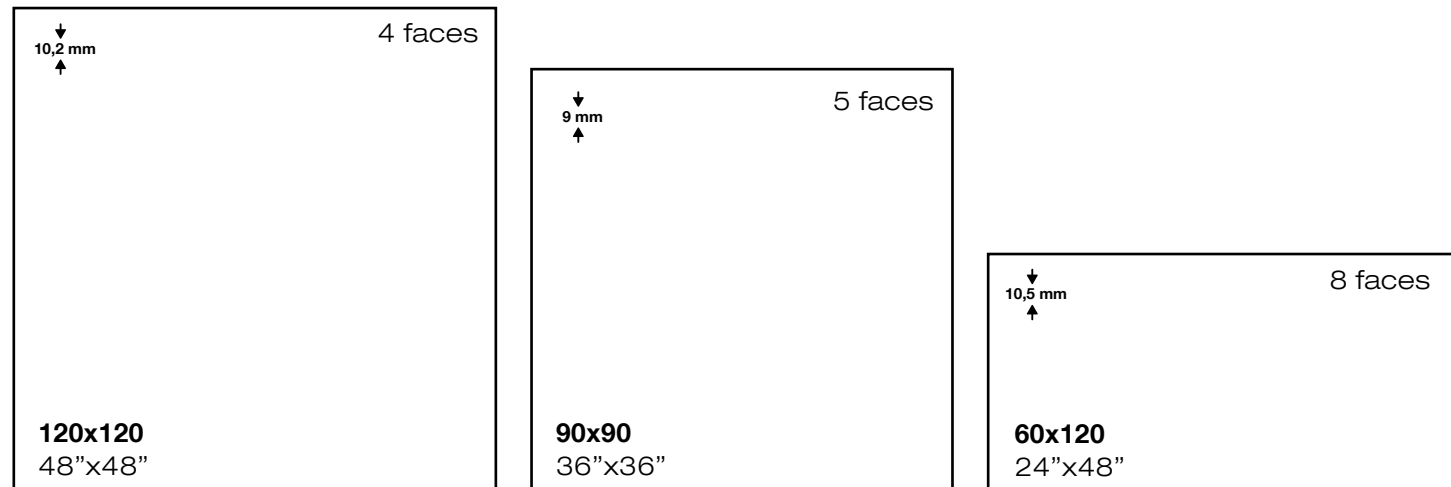

antibes

pavimento _ porcelánico _ silk _ rectificado
floor tile _ porcelain _ silk _ rectified

PACKING & SPECIAL PIECES

	Pc/Cj	M2/Cj	Cj/PI	M2/PI	Kg/Cj	Kg/PI		Silk
90x90	2	1,62	32	51,84	33	1.086	90x90	MP511
60x120	2	1,44	32	46,08	34,25	1121	60x120	MP326
120x120	1	1,44	36	51,84	35	1300	120x120	MP500