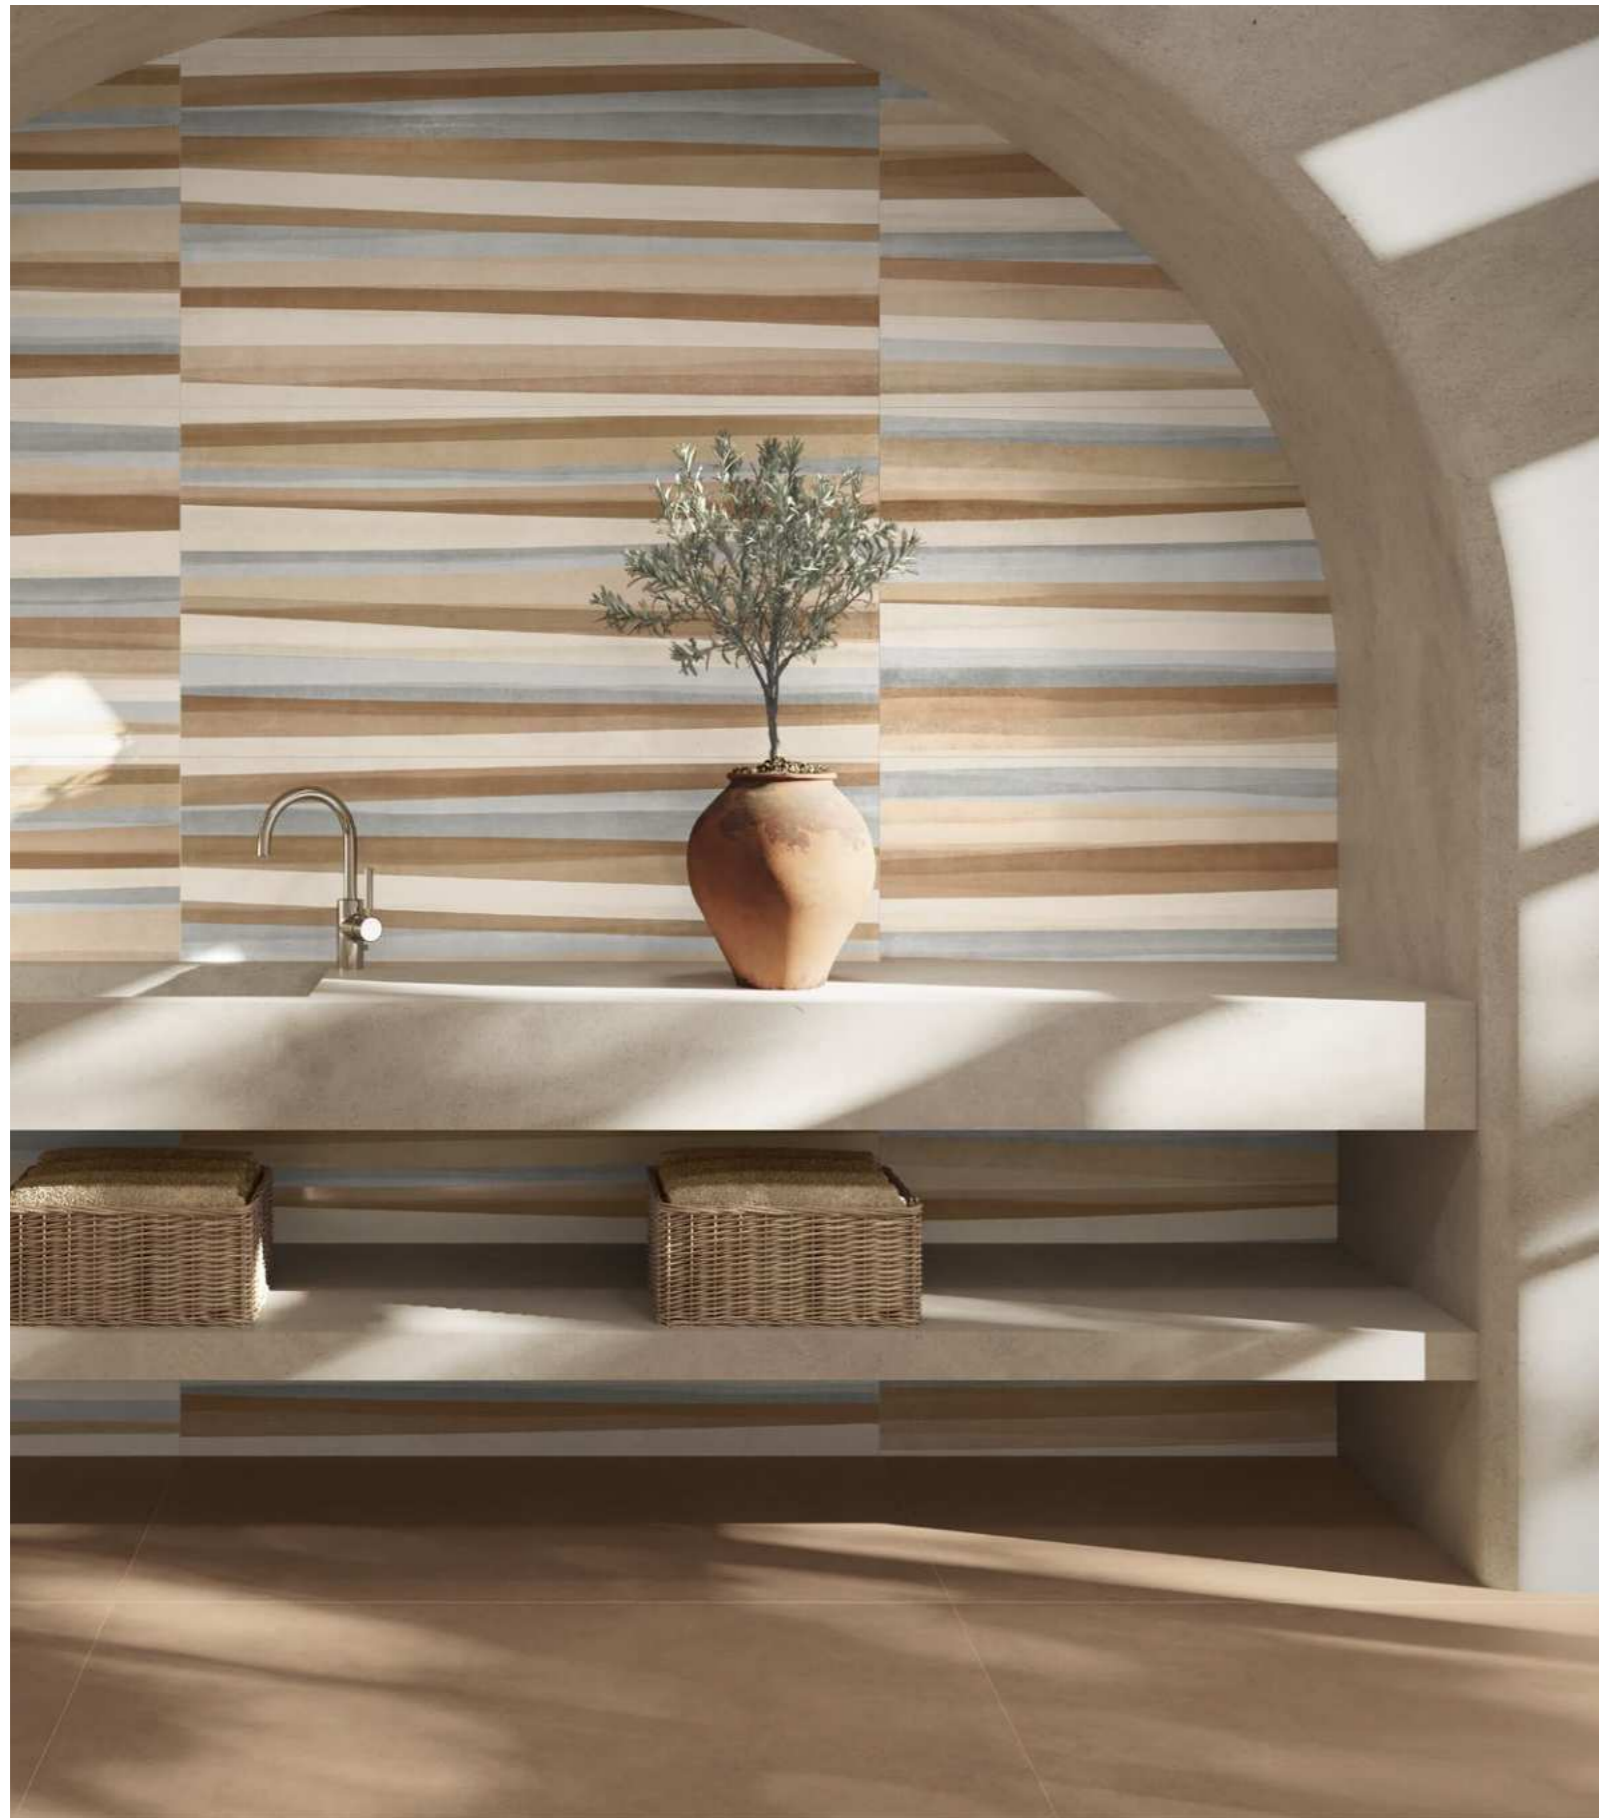

WALL Revival Dreams Mix 59,5 x 119,2^R
FLOOR Revival Cotto 59,5 x 119,2^R