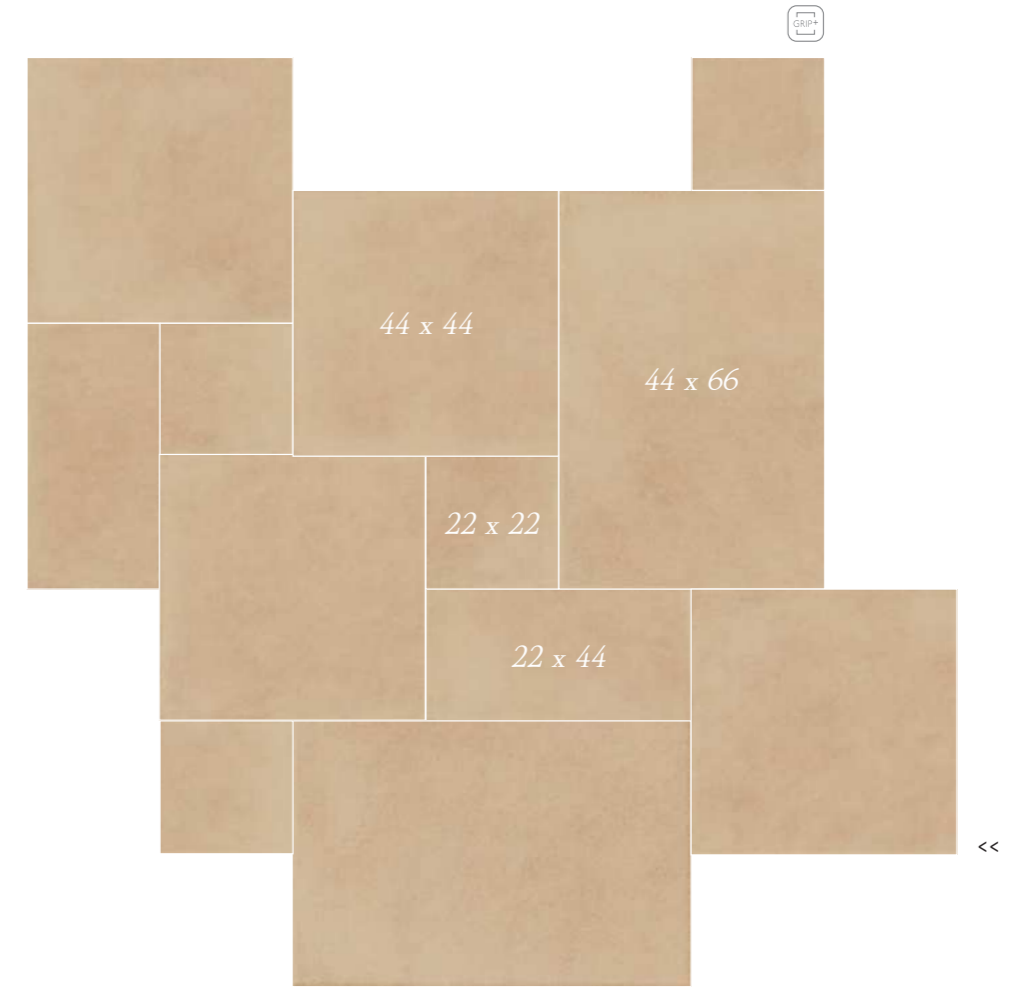

REVIVAL

WALL Revival Nice White 29,5 x 59,5<sup>R</sup> · Revival White Decor 29,5 x 59,5<sup>R</sup>  
FLOOR Revival Sand 59,5 x 59,5<sup>R</sup>

P   M

Pack Modular Revival Antique  
Terracotta  
Terracotta Grip +