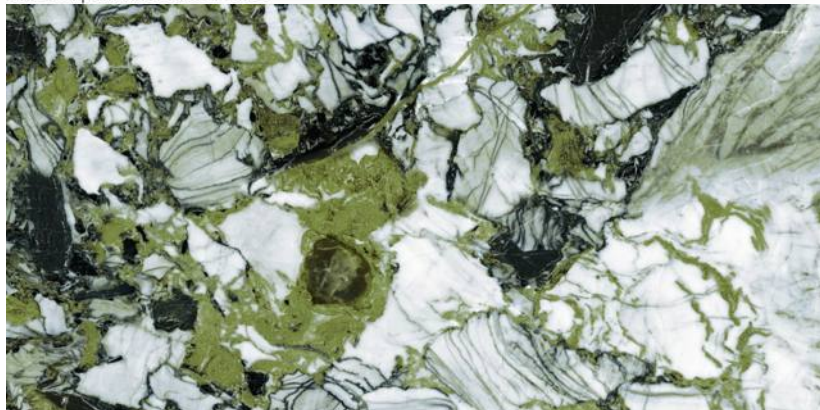

НАИМЕНОВАНИЕ	м2/кор	шт/кор	кг/кор
Ambassador 60x120	1,44	2	31

N20352 Arabesque Grey Polished 60x120

N12023 Aquamarine Polished 60x120

N40008 Garden Green Polished 60x120

N20354 Arabesque Blue Polished 60x120